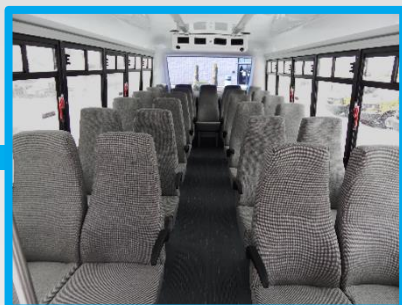

D-Series

A LEGACY OF
BUS INNOVATIONS

25 passengers

SPECIFICATIONS

Exterior length overall	315"
Exterior width overall	96"
Exterior height overall	113"
Interior width at hip	93"
Interior height at center line	76"
Wheelbase	190"
Engine	6,8 L Gas
Transmission	6 Speed
GVRW	14,500 #
Fuel Tank	55 G

DESCRIPTION

- Hi-back seats
- Armrest aisle side
- T-Slider side windows
- Rear view window
- Entry door key switch
- Chrome wheel covers
- 82K BTU A/C
- 42K BTU heater
- Heated mirrors